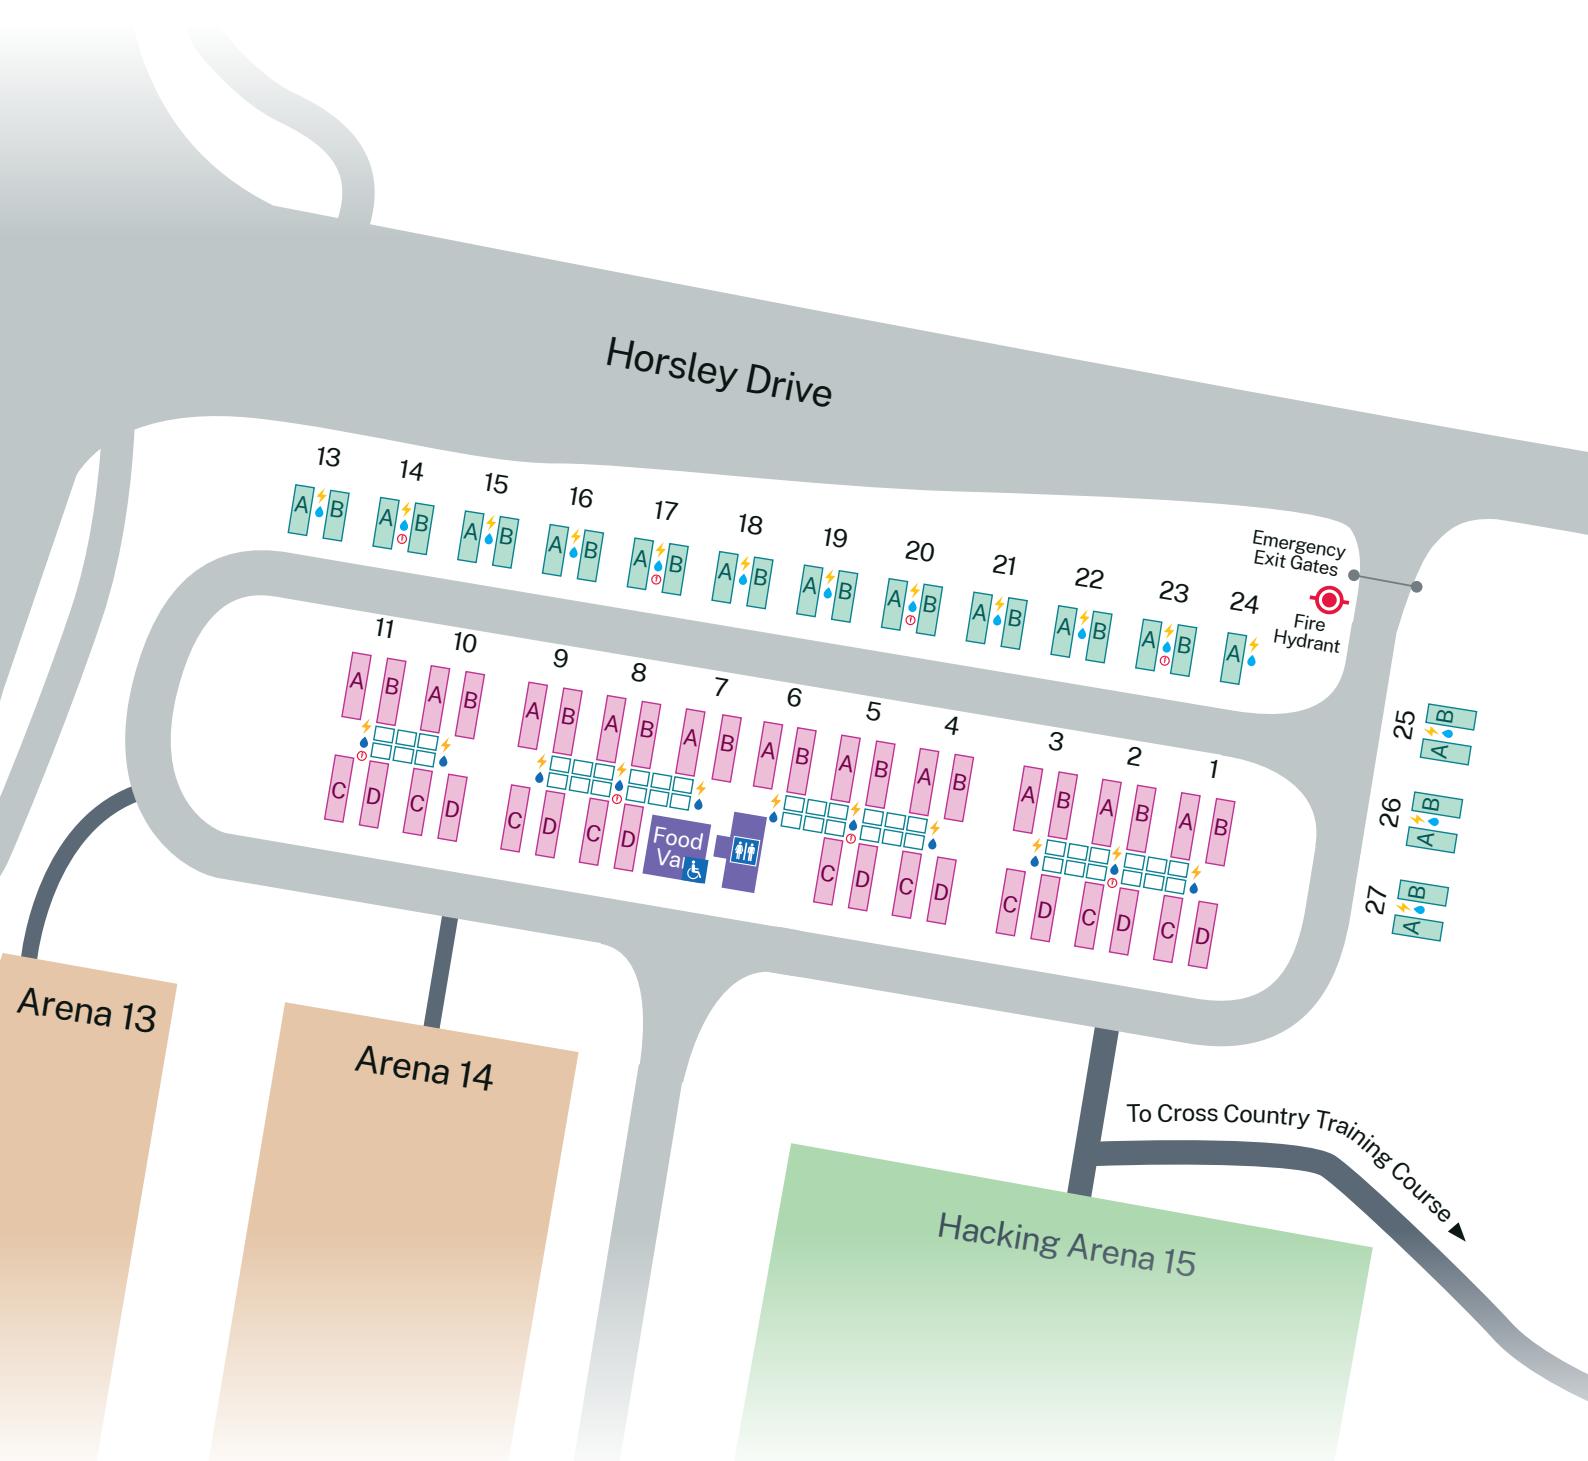

Sydney International Equestrian Centre

North Truck Park -Camping Layout

- 
 Small Space
7-11m
- 
 Medium Space
12-15m
- 
 Day Yard
- 
 Power
- 
 Water
- 
 Fire Hose
- 
 Fire Hydrant
- 
 Amenities
- 
 Wheelchair Access