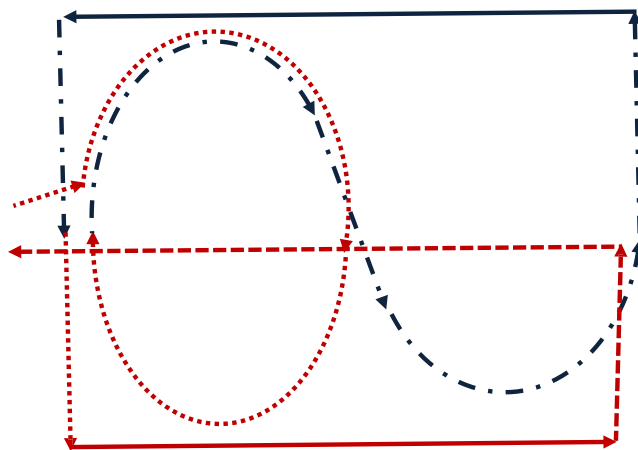

RIDER 12 YRS AND UNDER 18 YRS

- Sitting Trot ..... (red dotted)
- Lengthen Trot ——— (red solid)
- Rising Trot - - - - - (red dashed)
- Canter . - . - . - . (black dash-dot)
- Lengthen Canter ——— (black solid)