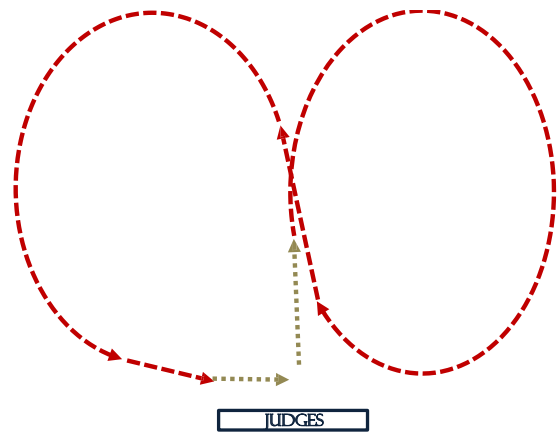

LEADING REIN

- Rising Trot   - - - - -